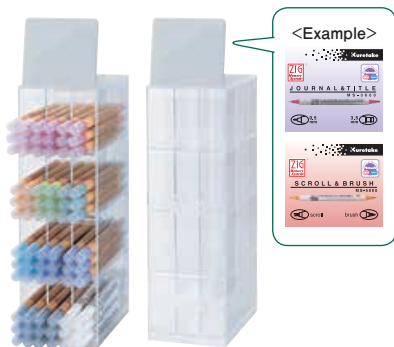

Empty Display

DISPLAY STAND

YB474-2 Empty Display Stand For ZIG Markers

- The set of empty display stand and empty header card holder.
- Markers are NOT included.
- Insert header card is NOT attached.
- If you need, please let us know when you place an order.

SIZE
 DP stand : W87×D130×H272mm
 W3.43×D5.12×H10.71in
 Header card holder : W86×D20×H70mm
 W3.39×D0.79×H2.56in

YB474-2 Packing		
Unit	Inner	Outer
1 set	1 set	4 sets

Paper Display

YB700 Empty Paper Display For ZIG Markers

Remark : Paper display itself does not include any markers.

SIZE : W342×D195×H204mm
 W13.46×D7.68×H8.03in

YB700 Packing		
Unit	Inner	Outer
1 pc.	10 pcs.	100 pcs.

YB608 Paper Display Stand For Booklets

Remark : Paper display itself does not include any booklets.

SIZE : W190×D215×H205mm
 W7.48×D8.46×H8.07in

TUT/84VE Packing		
Unit	Inner	Outer
1 pc.	1 pc.	4 pcs.

COLLECTION BOX

MS/48VE COLLECTION BOX (Empty case for twin tip marker)

SIZE : W177×D77×H180(+Handle45)mm
 W6.97×D3.03×H7.09(+Handle1.77)in